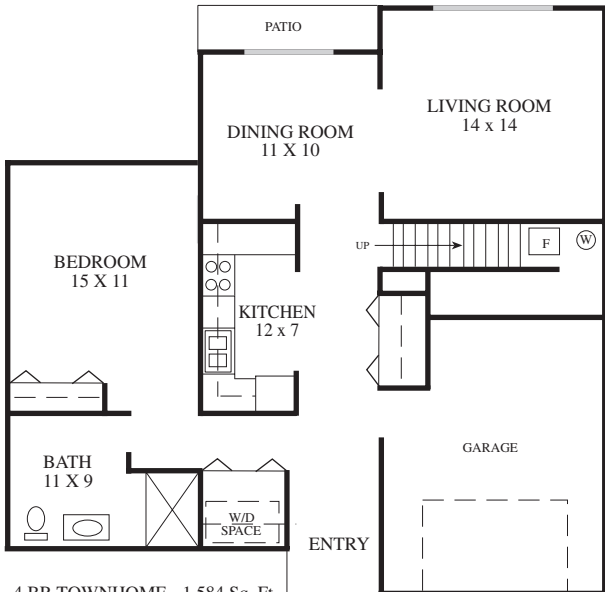

Specially
Designed
4 Bed-
room

4 BR TOWNHOME
2ND FLOOR PLAN

4 BR TOWNHOME - 1,584 Sq. Ft.
1ST FLOOR PLAN